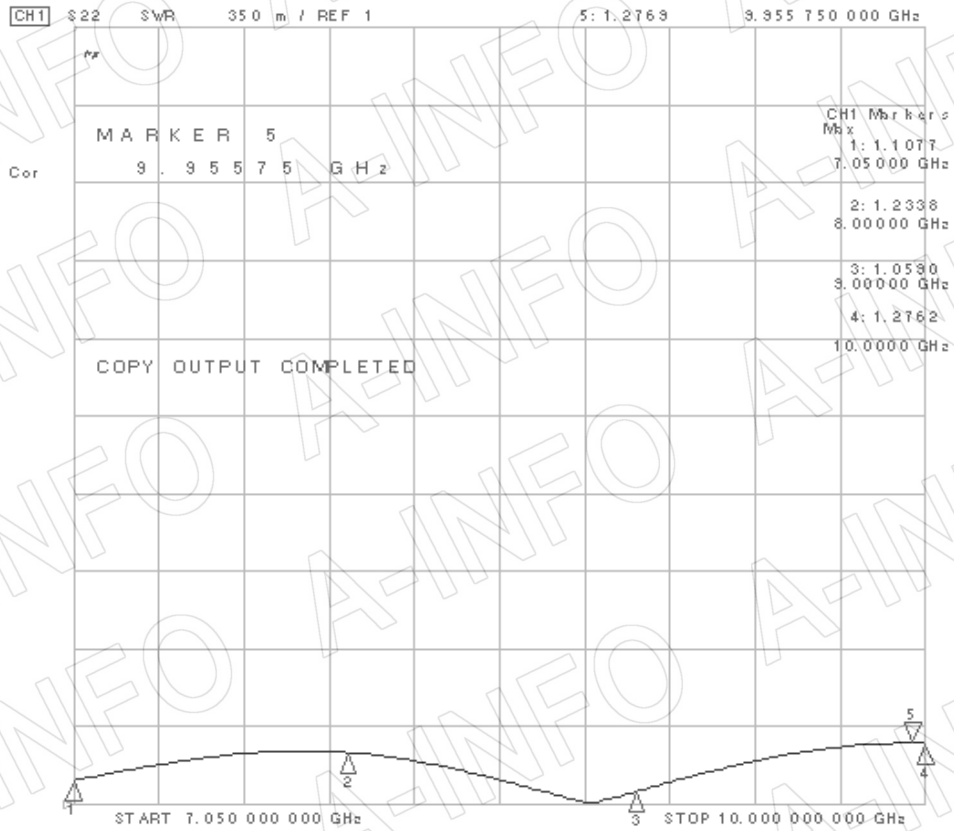

Secondline VSWR

AINFO Inc.

China(Beijing): Tel: (+86) 10-6266-7326,
China(Chengdu): Tel: (+86) 28-8519-2786,
USA: Tel: (+1) 949-639-9688,

Page 5 of 5

(+86) 10-6266-7327 Fax: (+86) 10-6266-7379
(+86) 28-8519-3044 Fax: (+86) 28-8519-3068
(+1) 949-639-9608 Fax: (+1) 949-639-9670

Website: www.ainfoinc.com
Email: sales@ainfoinc.com