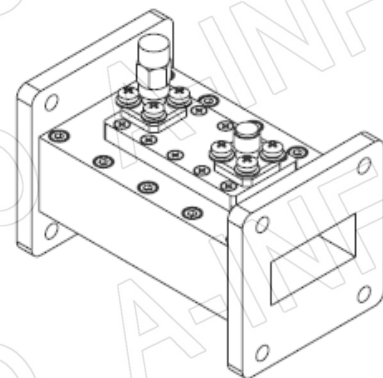

## Technical Specification

EIA WR	WR112
Frequency Range(GHz)	7.05 – 10.0
Coupling(dB)	50
Directivity(dB)	15 Typ.
Insertion Loss(dB)	0.1 Max. (Not including the theoretical loss $4.34 \times 10^{-5}$ dB)
Mainline VSWR	1.10:1 Max.
Secondline VSWR	1.35:1 Max.
Flange	FBP84(UBR84)
Coupling Port	SMA-Female / SMA-Male
Material	Al
Size(mm)	76.2 x 47.8 x 60.1
Net Weight(Kg)	0.20 Around

## Outline Drawing (Size: mm)

Coupling Port: SMA-Female

For SMA-Male connector Coupling Port outline drawing, please contact A-INFO.

**AINFO Inc.**

China(Beijing): Tel: (+86) 10-6266-7326,  
China(Chengdu): Tel: (+86) 28-8519-2786,  
USA: Tel: (+1) 949-639-9688,