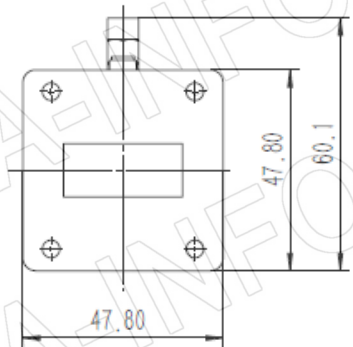

## Technical Specification

EIA WR	WR112
Frequency Range(GHz)	7.05 – 10.0
Coupling(dB)	50
Directivity(dB)	15 Typ.
Insertion Loss(dB)	0.1 Max. (Not including the theoretical loss $4.34 \times 10^{-5}$ dB)
Mainline VSWR	1.10:1 Max.
Secondline VSWR	1.35:1 Max.
Flange	FBP84(UBR84)
Coupling Port	SMA-Female / SMA-Male
Material	Al
Size(mm)	76.2 x 47.8 x 60.1
Net Weight(Kg)	0.20 Around

## Outline Drawing (Size: mm)

Coupling Port: SMA-Female

For SMA-Male connector Coupling Port outline drawing, please contact A-INFO.

**AINFO Inc.**

China(Beijing): Tel: (+86) 10-6266-7326,  
China(Chengdu): Tel: (+86) 28-8519-2786,  
USA: Tel: (+1) 949-639-9688,

## Flange Drawing (Size: mm)