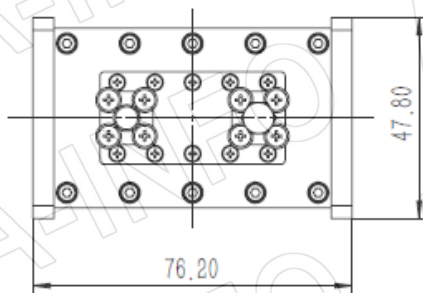

## Technical Specification

EIA WR	WR112
Frequency Range(GHz)	7.05 – 10.0
Coupling(dB)	50
Directivity(dB)	15 Typ.
Insertion Loss(dB)	0.1 Max. (Not including the theoretical loss $4.34 \times 10^{-5}$ dB)
Mainline VSWR	1.10:1 Max.
Secondline VSWR	1.35:1 Max.
Flange	FBP84(UBR84)
Coupling Port	SMA-Female / SMA-Male
Material	Al
Size(mm)	76.2 x 47.8 x 60.1
Net Weight(Kg)	0.20 Around

## Outline Drawing (Size: mm)

Coupling Port: SMA-Female

For SMA-Male connector Coupling Port outline drawing, please contact A-INFO.

**AINFO Inc.**

China(Beijing): Tel: (+86) 10-6266-7326,  
China(Chengdu): Tel: (+86) 28-8519-2786,  
USA: Tel: (+1) 949-639-9688,

## Flange Drawing (Size: mm)