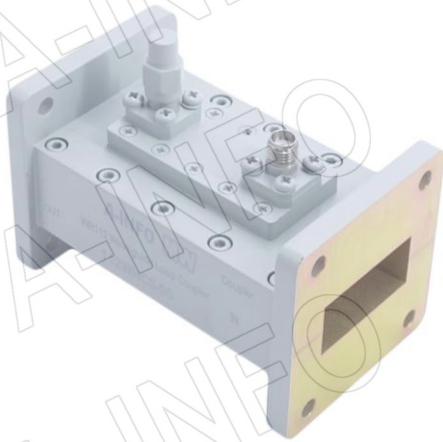

For reference only. See data sheet for the detailed specifications.

## Technical Specification

EIA WR	WR112
Frequency Range(GHz)	7.05 – 10.0
Coupling(dB)	50
Directivity(dB)	15 Typ.
Insertion Loss(dB)	0.1 Max. (Not including the theoretical loss $4.34 \times 10^{-5}$ dB)
Mainline VSWR	1.10:1 Max.
Secondline VSWR	1.35:1 Max.
Flange	FBP84(UBR84)
Coupling Port	SMA-Female / SMA-Male
Material	Al
Size(mm)	76.2 x 47.8 x 60.1
Net Weight(Kg)	0.20 Around