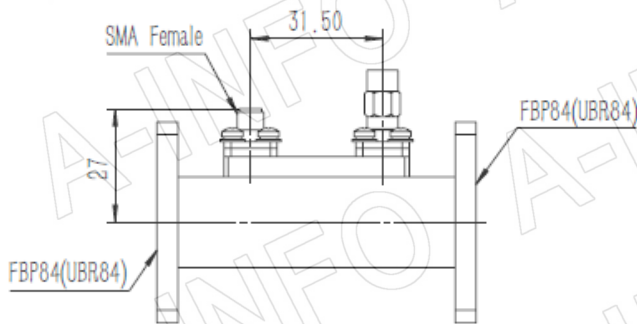

## Technical Specification

EIA WR	WR112
Frequency Range(GHz)	7.05 – 10.0
Coupling(dB)	50
Directivity(dB)	15 Typ.
Insertion Loss(dB)	0.1 Max. (Not including the theoretical loss $4.34 \times 10^{-5}$ dB)
Mainline VSWR	1.10:1 Max.
Secondline VSWR	1.35:1 Max.
Flange	FBP84(UBR84)
Coupling Port	SMA-Female / SMA-Male
Material	Al
Size(mm)	76.2 x 47.8 x 60.1
Net Weight(Kg)	0.20 Around

## Outline Drawing (Size: mm)

Coupling Port: SMA-Female

For SMA-Male connector Coupling Port outline drawing, please contact A-INFO.

**AINFO Inc.**

China(Beijing): Tel: (+86) 10-6266-7326,  
China(Chengdu): Tel: (+86) 28-8519-2786,  
USA: Tel: (+1) 949-639-9688,

## Flange Drawing (Size: mm)