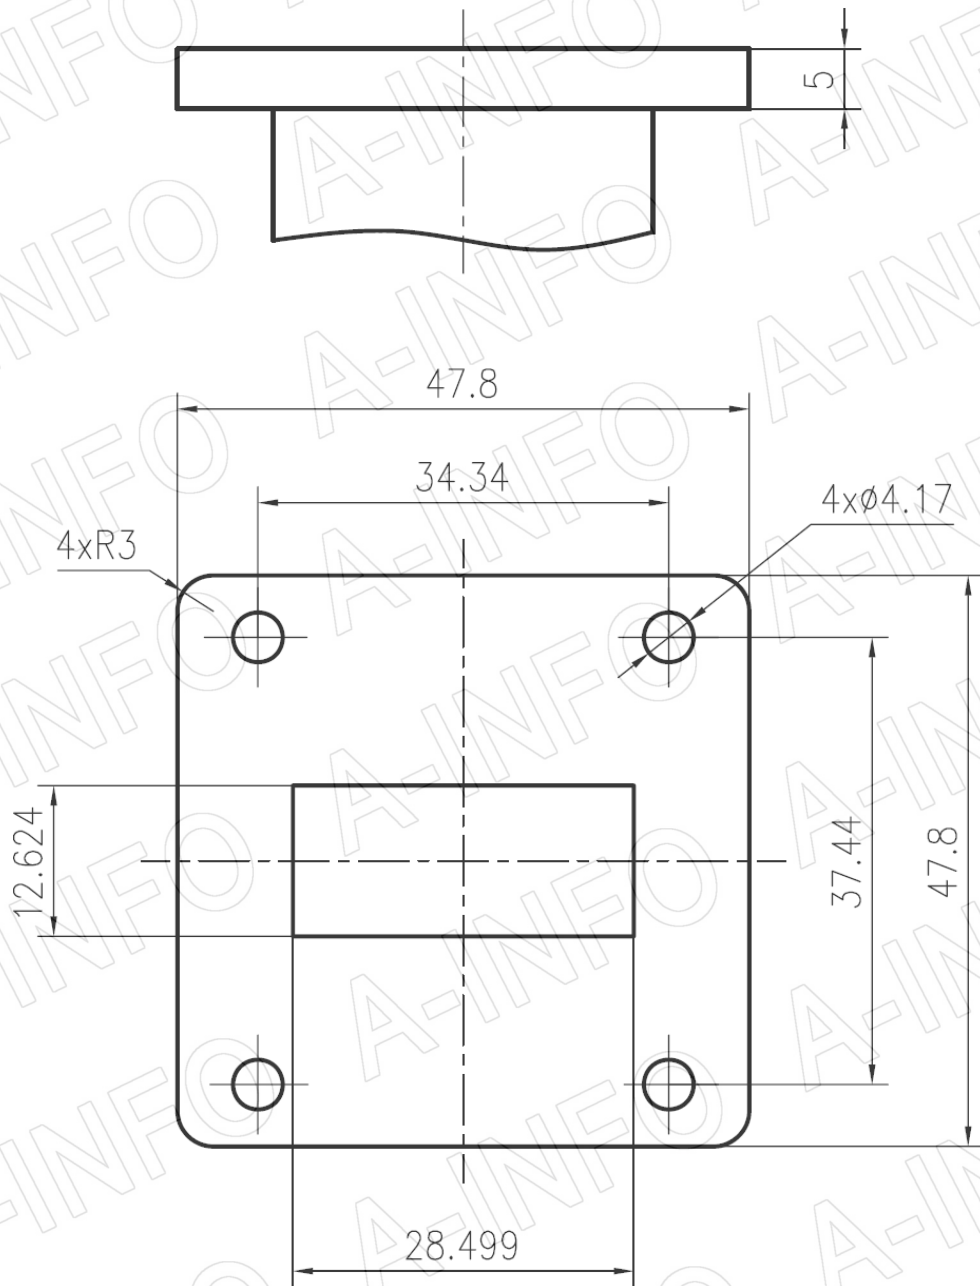

## Technical Specification

EIA WR	WR112
Frequency Range(GHz)	7.05 – 10.0
Coupling(dB)	50
Directivity(dB)	15 Typ.
Insertion Loss(dB)	0.1 Max. (Not including the theoretical loss $4.34 \times 10^{-5}$ dB)
Mainline VSWR	1.10:1 Max.
Secondline VSWR	1.35:1 Max.
Flange	FBP84(UBR84)
Coupling Port	SMA-Female / SMA-Male
Material	Al
Size(mm)	76.2 x 47.8 x 60.1
Net Weight(Kg)	0.20 Around

## Outline Drawing (Size: mm)

Coupling Port: SMA-Female

For SMA-Male connector Coupling Port outline drawing, please contact A-INFO.

**AINFO Inc.**

China(Beijing): Tel: (+86) 10-6266-7326,  
China(Chengdu): Tel: (+86) 28-8519-2786,  
USA: Tel: (+1) 949-639-9688,

## Flange Drawing (Size: mm)